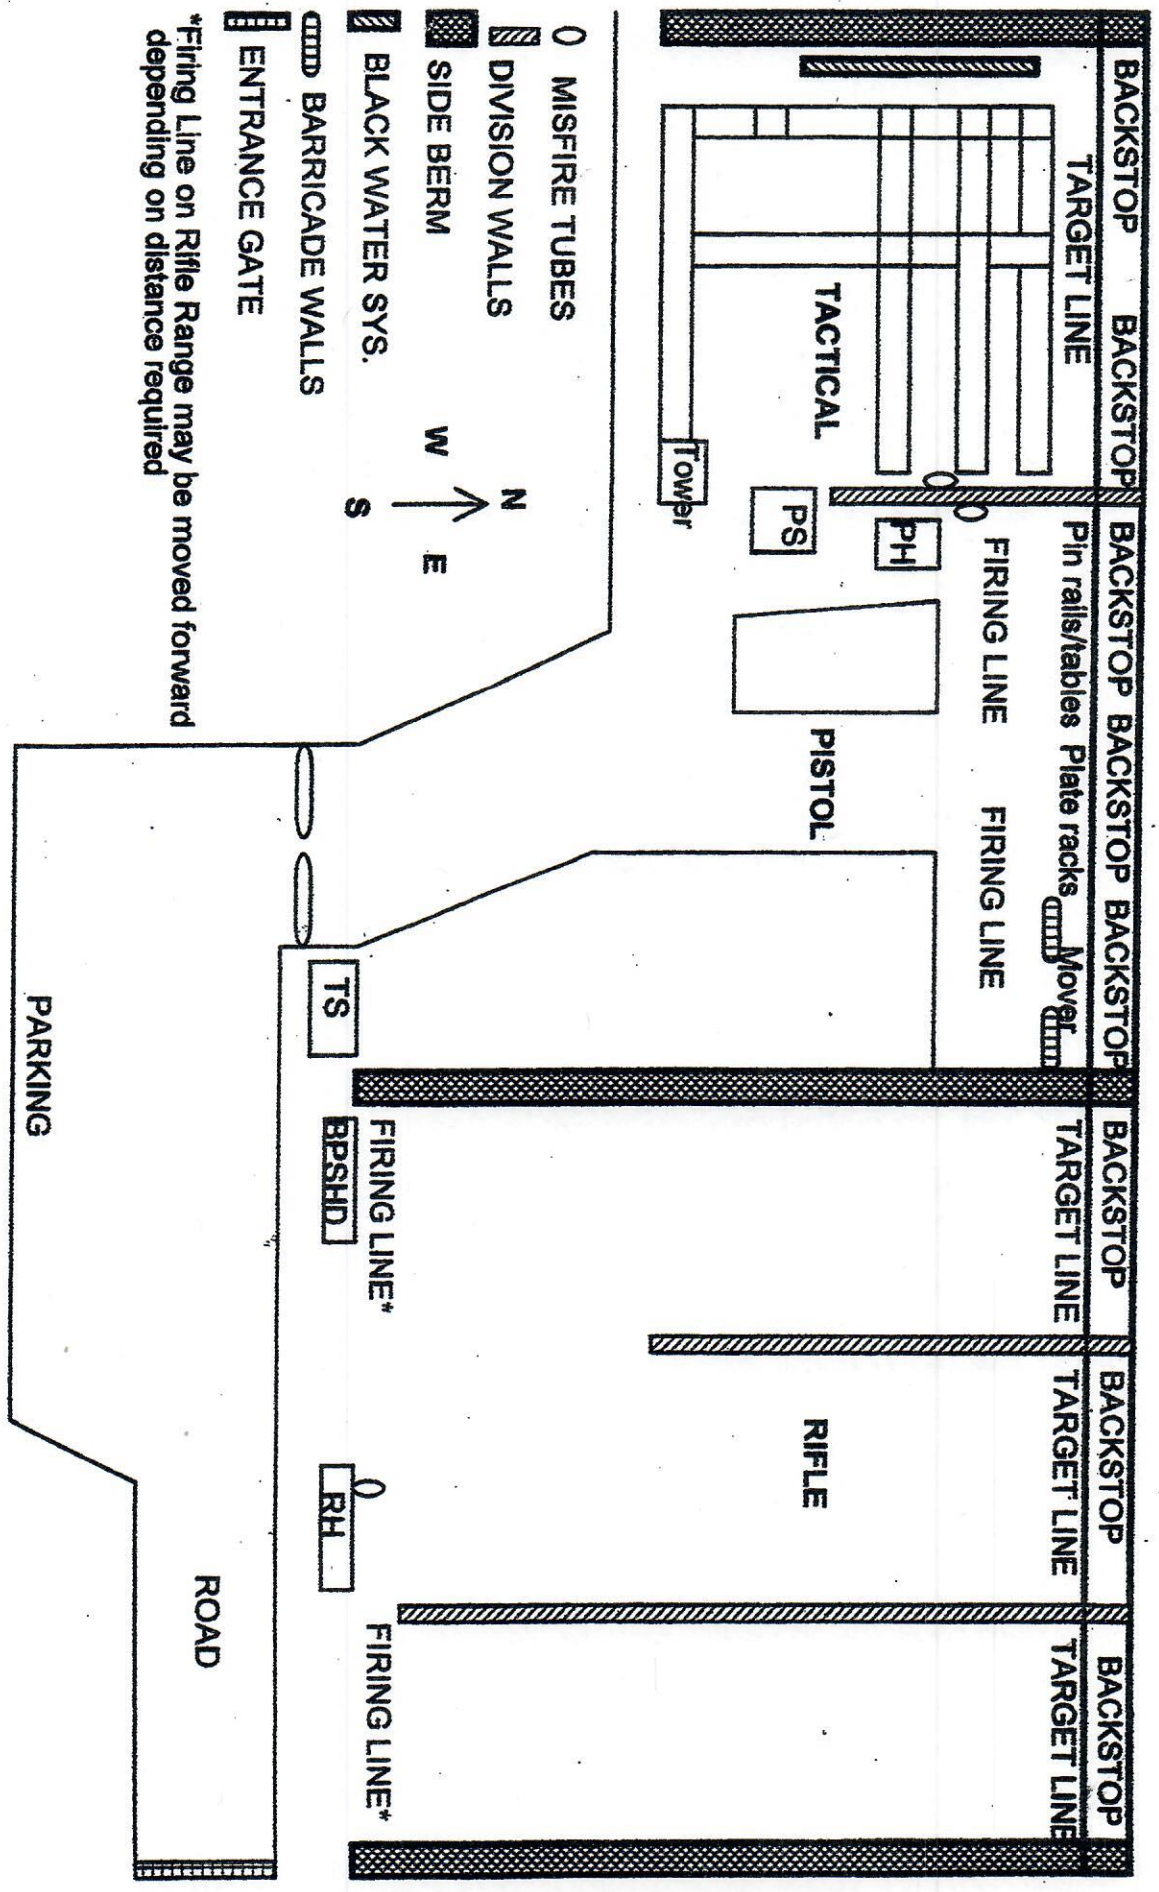

TACTICAL RANGE

PISTOL RANGE

RIFLE RANGE

RANGE MAP REV. 2

Division walls, side berms*, Blackwater System*, target stands (wood or steel) are not to be shot at!! Target line is permanently at the backstop (on Rifle range you can move firing line closer to backstop!) * Exception - AEP, Club Sponsored Events